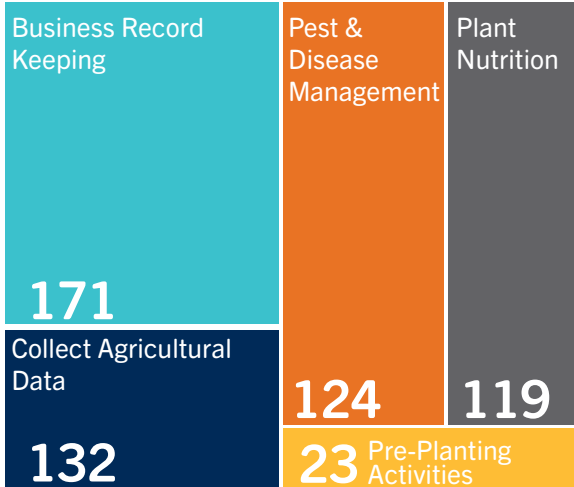

## Maize Productivity

HECTARES UNDER CULTIVATION

214.5 ha

FIRST-YEAR TARGET 45 ha

## Skills Development

# OF FARMERS TRAINED

196

FARMERS TRAINED BY MODULE

Tanager, an ACDI/VOCA affiliate, empowers people to realize life-changing economic and social opportunities. We have 30 years of experience in integrating gender empowerment and nutrition into agriculture, connecting people across the production supply chain, fostering access for women and other marginalized groups, and unlocking sustainable, climate-smart economic opportunities for all.